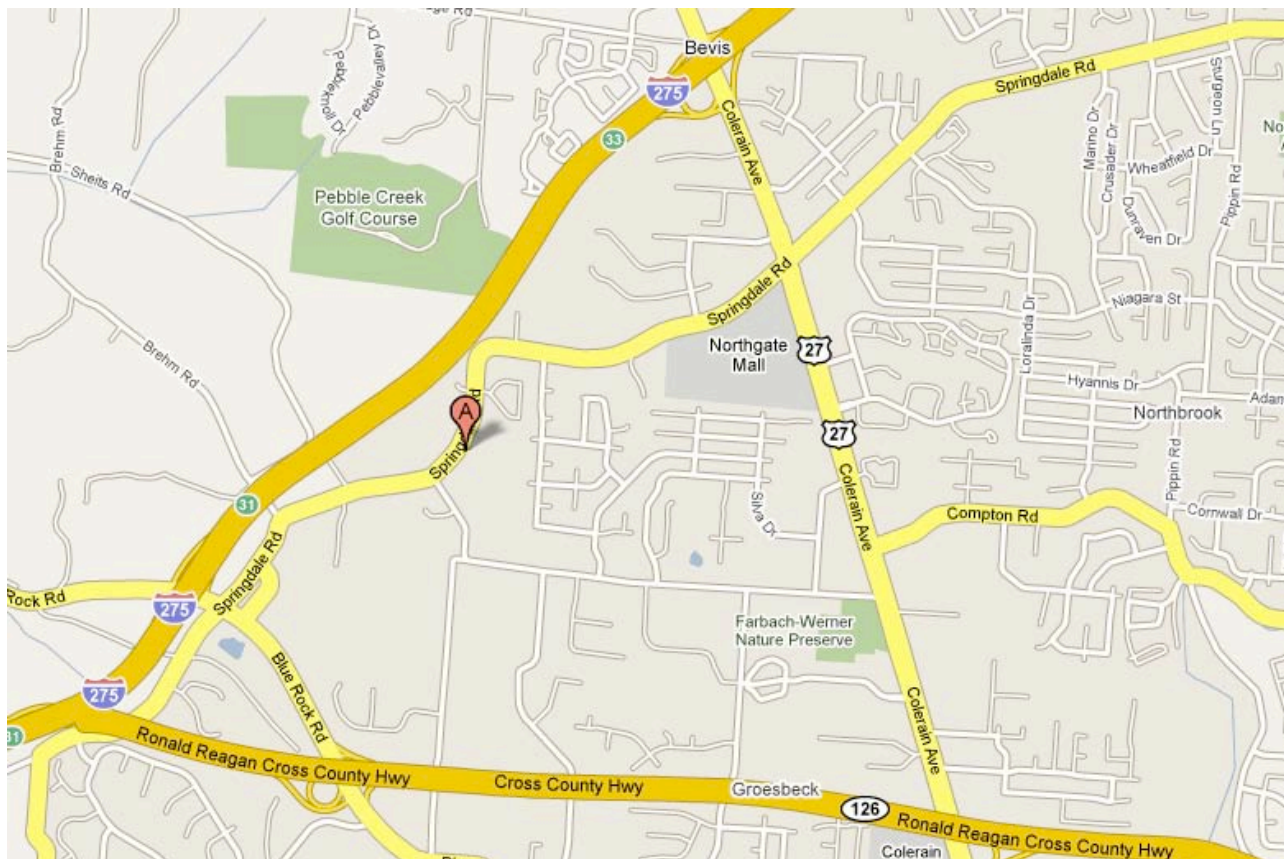

DIRECTIONS TO COLERAIN PARK AMPHITHEATER 4725 Springdale Rd, Cincinnati, OH 45251

From The South (like Florence) or Downtown (or close to it):

1. Take 75 NORTH toward Cincinnati/Dayton.
2. Merge RIGHT onto 74 WEST toward Indianapolis.
3. Take Exit 14 for N Bend Rd toward Cheviot.
4. Turn RIGHT at N Bend Rd, and continue on Cheviot Rd.
5. Cheviot Rd turns slightly LEFT and becomes Blue Rock Rd.
6. Turn RIGHT at Livingston Rd.
7. Turn LEFT at Poole Rd.
8. Turn RIGHT at Springdale Rd.

**PLEASE JOIN US AT
TGI FRIDAY'S AT 9719
COLERAIN AVE AFTER
THE PERFORMANCE!**

From The East (like Anderson) or The North (like Mason):

1. Take 275 NORTH/WEST toward Indianapolis.
2. Take Exit 33B-33A for Colerain Ave toward OH-126.
3. Turn LEFT at Colerain Ave (US-27).
4. Turn RIGHT at Springdale Rd.

**THURSDAY, JULY 29, 2010
FROM 7:00 PM TO 9:00 PM
PLEASE ARRIVE BY 6:15 PM.**

DRESS IS WHITE ON TOP AND BLACK ON BOTTOM. (NO SHORTS OR WHITE SOCKS)